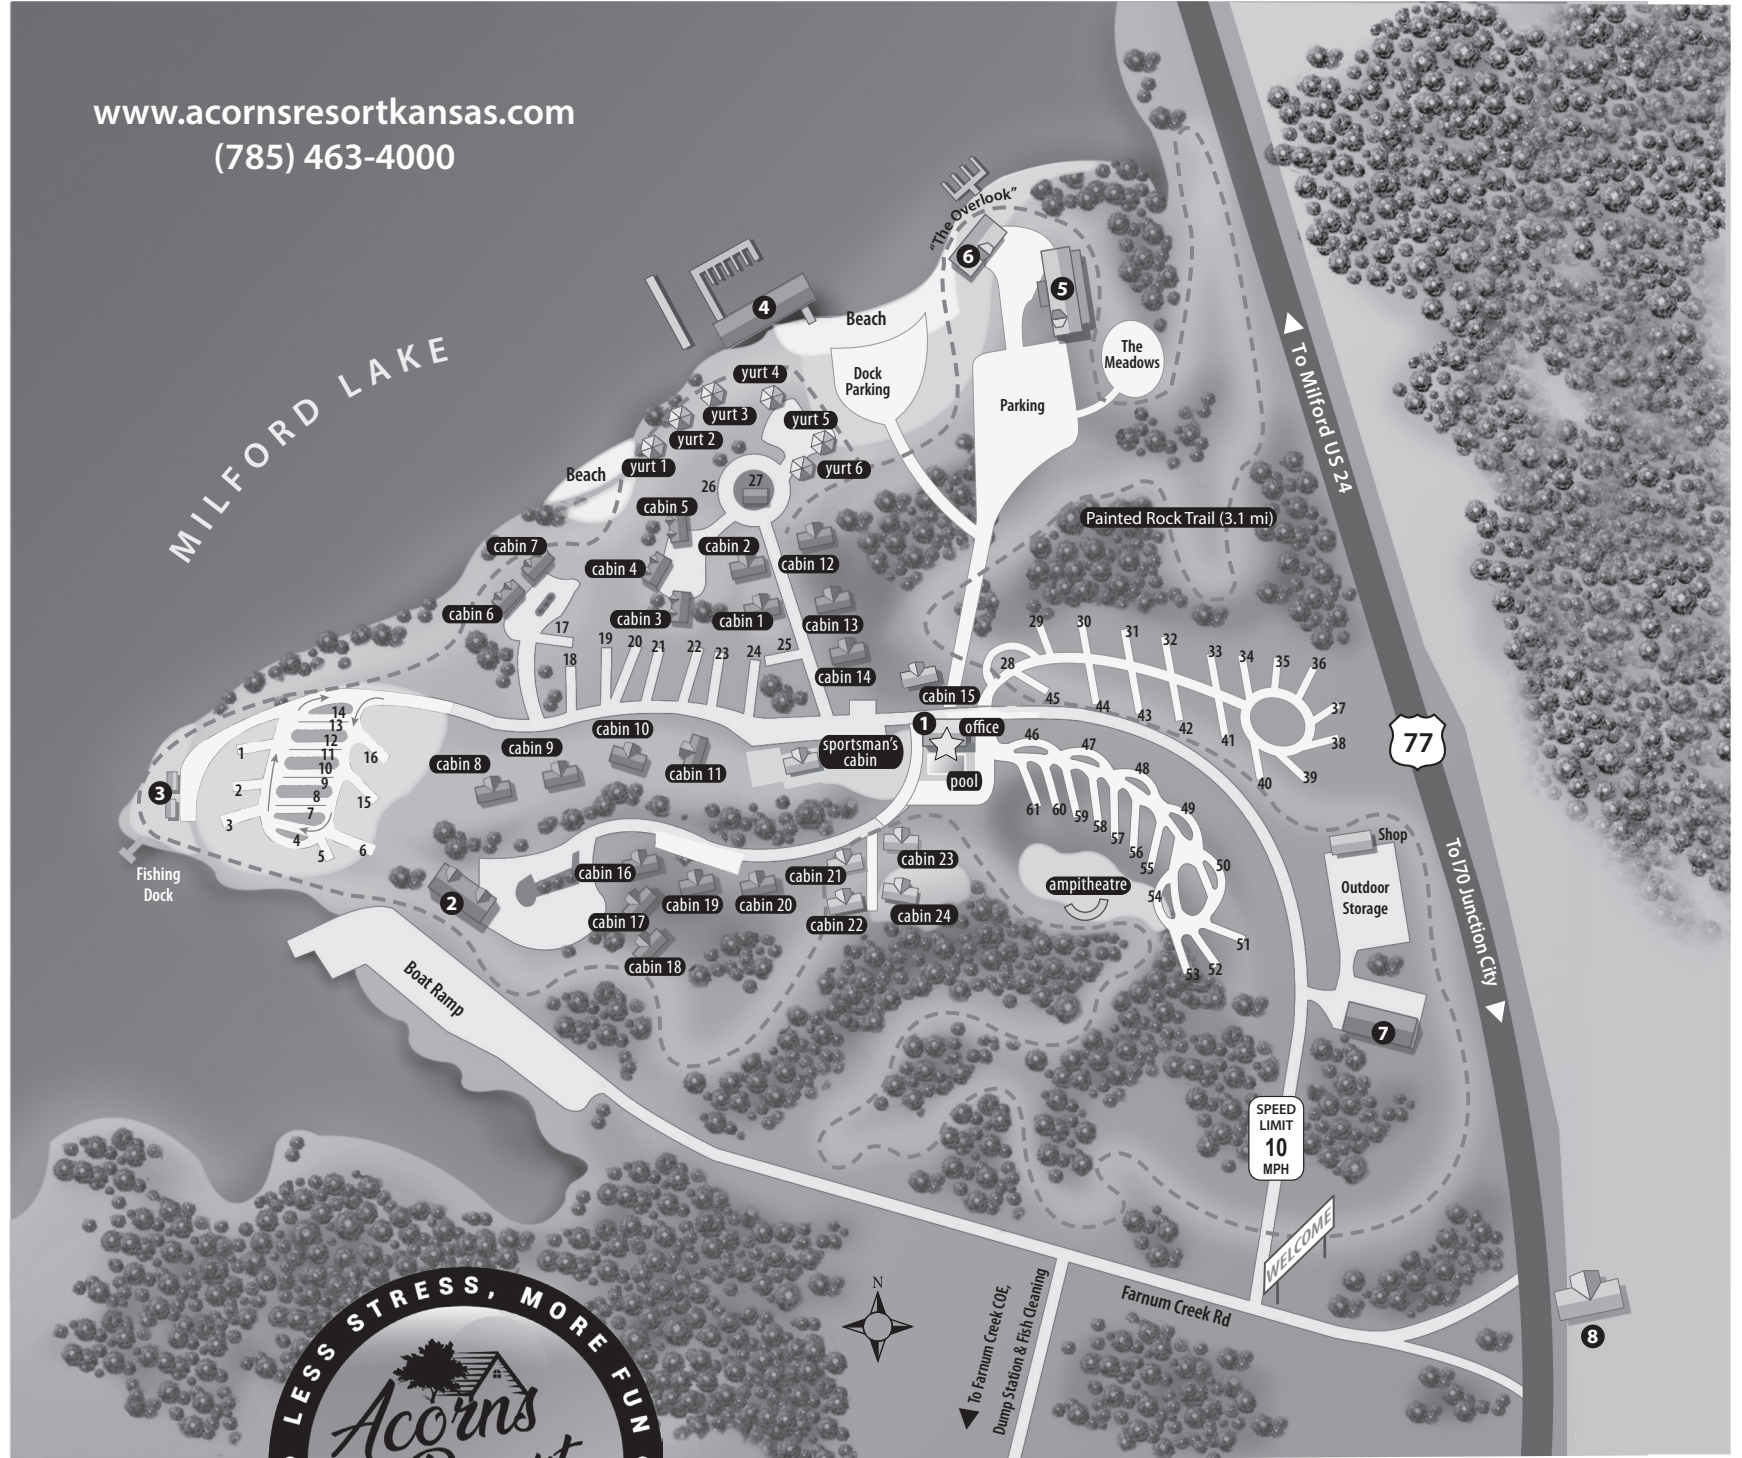

MILFORD LAKE

- | | | |
|--|---|--|
| 1. Info Center, Office, General Store, Laundry and Showers | Flint Hills Lodge
9 rooms sleeps 4 | Midsize Cabins
Cabins 12-15 sleeps 8 |
| 2. Flint Hills Lodge | Small Cabins
1 - 5 sleeps 4
16,17,19, 20, 21,22,
23,24 sleeps 6 | Sportsman's Cabin sleeps 3 |
| 3. 2 Rental Campers | Deluxe Cabins
6 & 7 sleeps 12
Cabins 8 -11 & 18
sleeps 10 | Yurts
1-6 sleeps 2 |
| 4. Boat Dock / Slips | | RV Sites
1-25 20/30/50 amp W/S
26-27 20/30 amp W only
28-61 20/30/50 amp W/S |
| 5. Conference Center | | |
| 6. The Cove Bar & Grill | | |
| 7. Indoor Storage | | |
| 8. Maple Grove SchoolHouse sleeps 8 | | |

Top 5 Campground Guidelines for our Guests

1. Check in time is 4pm. Check out is 11am.
2. Quiet hours are from 11pm to 7am.
3. Campfires are to be built in firepits only. Absolutely do not cut trees or break limbs for firewood.
4. All vehicles must have a visitor's pass to enter. ATV's, golf carts and off road vehicles are not allowed in the Park.
5. Pets, with some restrictions, are welcome. All pet waste must be picked up immediately.
** For a complete list of guidelines, please check our website.**